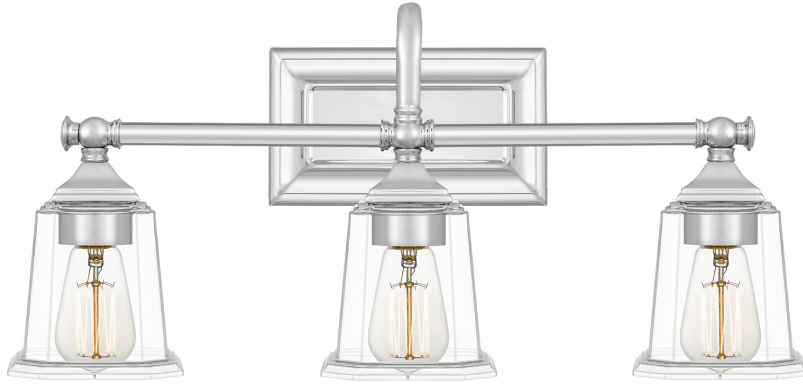

NLC8603C

Nicholas Bath Light
Polished Chrome

QUOIZEL
LIGHTING

DETAILS

Material: Steel

Glass/Shade Description: Clear Glass

LAMPING

Light Source: Incandescent

Bulb Included: No

Bulb Type: Medium Base

Bulb Quantity: 3

Watts per Bulb: 100

ELECTRICAL

Dimmable: Yes

Voltage: 120v

Wire Length: 0.5'

INSTALLATION

Location Rating: Damp

Install Position: Up/Down

DIMENSIONS

Dimensions: 22.00" W x 10.00" H x 7.00" D

Backplate Dimensions: 4.50"H x 8.00"W

HCWO: 6.5"

Weight: 5.70 lbs