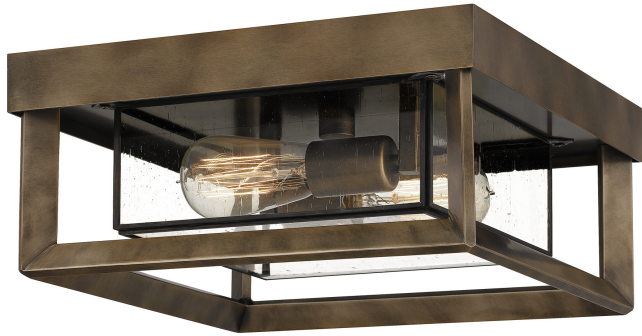

## INF1613SU

Infinger Semi-Flush Mount

Statuary Bronze

QUOIZEL  
LIGHTING

### DIMENSIONS

Dimensions: 13" W x 6" H x 13" D

Canopy Dimensions: 13.00"W x 1.50"D

Weight: 9.20 lbs

### DETAILS

Material: Steel

Glass/Shade Description: Clear Seeded -  
Glass - Seeded