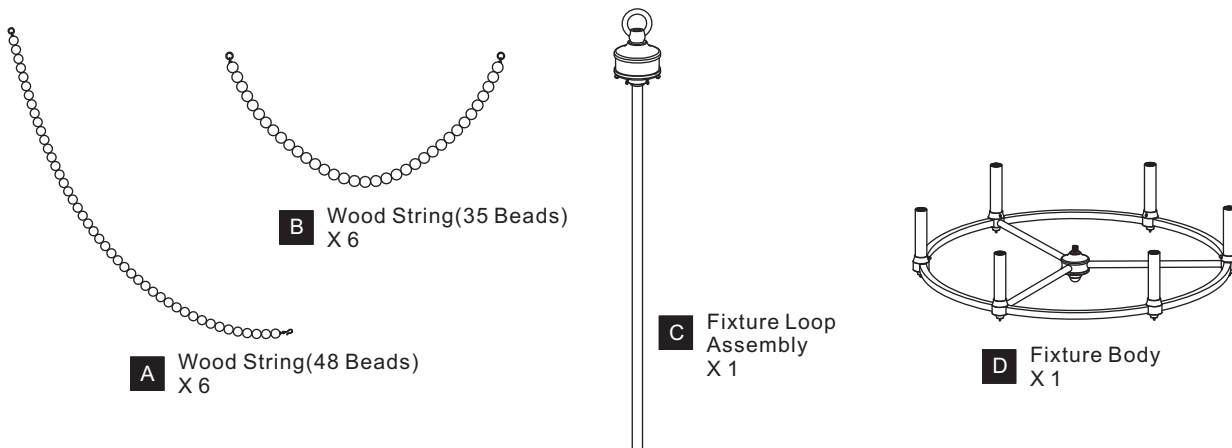

PACKAGE CONTENTS

MOUNTING HARDWARE