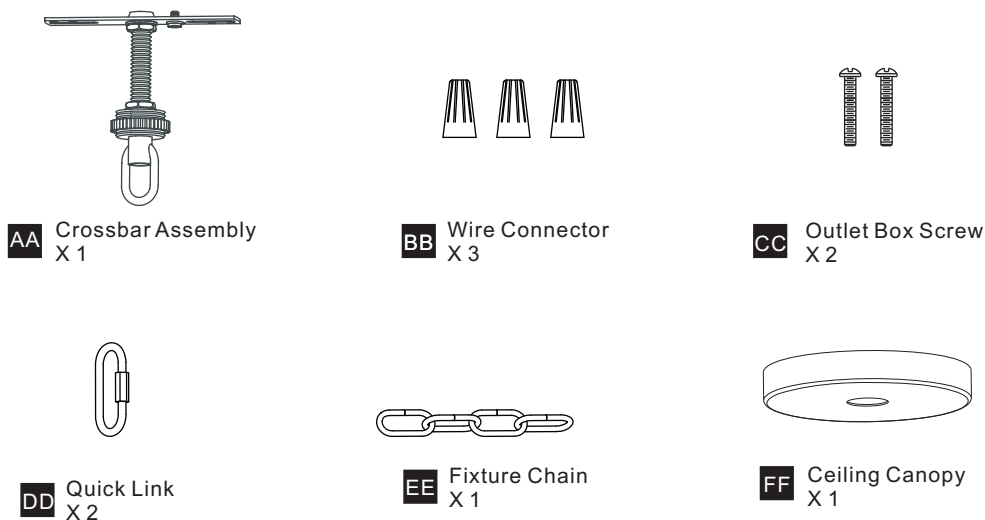

**PACKAGE CONTENTS**

**MOUNTING HARDWARE**

# INSTALLATION

**1 Install Fixture Loop Assembly**

**2 Install Wood String**

**3 Install Crossbar Assembly**

Outlet Box

Canopy Lock Ring

**4 Install Fixture Chain**

**OPTIONAL:** Adjust Chain as desired, using pliers and soft cloth (neither included).

\* Ceiling Canopy shape is varies depends on item purchased.

Ceiling Canopy

Canopy Lock Ring

Suggested chain length for Ceiling height:  
 8 feet ceiling: use 2 links of chain and 2 quick links  
 9 feet ceiling: use 12 links of chain and 2 quick links  
 10 feet ceiling: use 22 links of chain and 2 quick links.