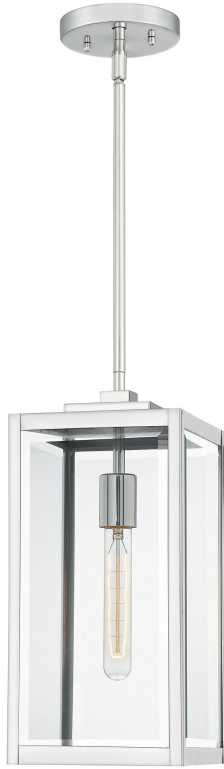

MiniPendantFER1507

Ferguson Mini Pendant

--

QUOIZEL
LIGHTING

DIMENSIONS

Dimensions: 7.00" W x 15.75" H x 7.00" D

Overall Height: 54.25"

Canopy Dimensions: 5.00"W x 0.75"D

Chain/Downrod Length: 2 x 6" & 2 x 12" Downrods

DETAILS

Material: Steel

Glass/Shade Description: Clear Beveled Glass

LAMPING

Light Source: Incandescent

Bulb Included: No

Bulb Type: Medium Base

Bulb Quantity: 1

Watts per Bulb: 100

ELECTRICAL

Dimmable: Yes

Voltage: 120v

Wire Length: 8'

INSTALLATION

Location Rating: Damp