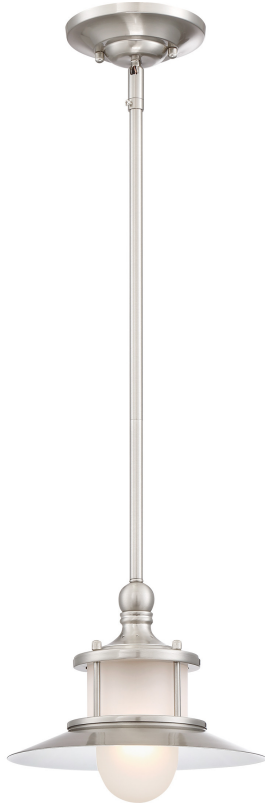

NA1510BN

New England Mini Pendant
Brushed Nickel

QUOIZEL
LIGHTING

DETAILS

Material: Steel

Glass/Shade Description: Acid Etched Glass

LAMPING

Light Source: Incandescent

Bulb Included: No

Bulb Type: Medium Base

Bulb Quantity: 1

Watts per Bulb: 100

ELECTRICAL

Dimmable: Yes

Voltage: 120v

Wire Length: 8'

INSTALLATION

Location Rating: Damp

Sloped Ceiling Compatible: Yes

DIMENSIONS

Dimensions: 9.50" W x 8.00" H x 9.50" D

Overall Height: 47.5"

Canopy Dimensions: 5.25" Dia.

Chain/Downrod Length: 2 x 6" & 2 x 12" Downrods