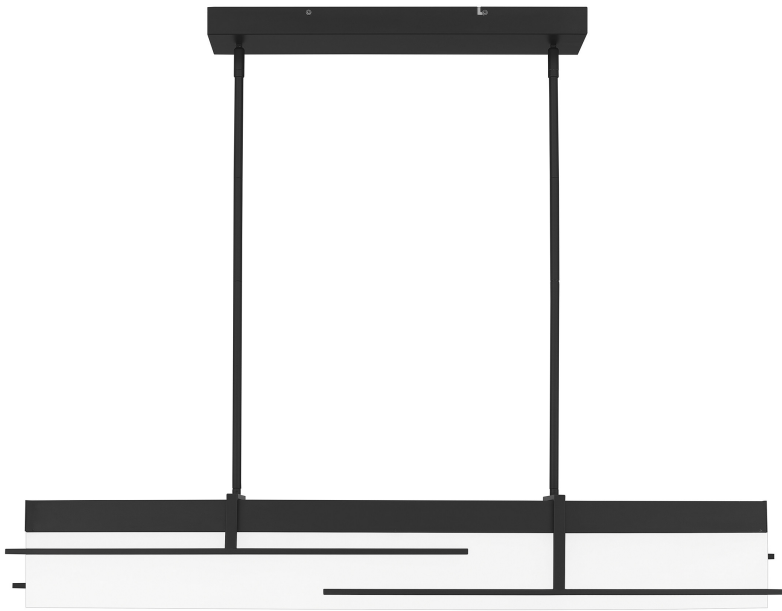

IslandLightPCLAN144

Lander Island Light

--

QUOIZEL
LIGHTING

DIMENSIONS

Dimensions: 43.75" W x 7.25" H x 8.00" D

Overall Height: 46.25"

Canopy Dimensions: 21.25"W x 1.50"D

Chain/Downrod Length: 4 x 6" & 4 x 12" Downrods

DETAILS

Material: Steel

Glass/Shade Description: White Frosted Glass

LAMPING

Light Source: Integrated LED

PHOTOMETRICS

LED

Lumens: 3162

LED Total Watts: 51

Color Rendering: 90

Color Temperature: Warm(3000K)

ELECTRICAL

Dimmable: Yes

Voltage: 120v

Wire Length: 8'