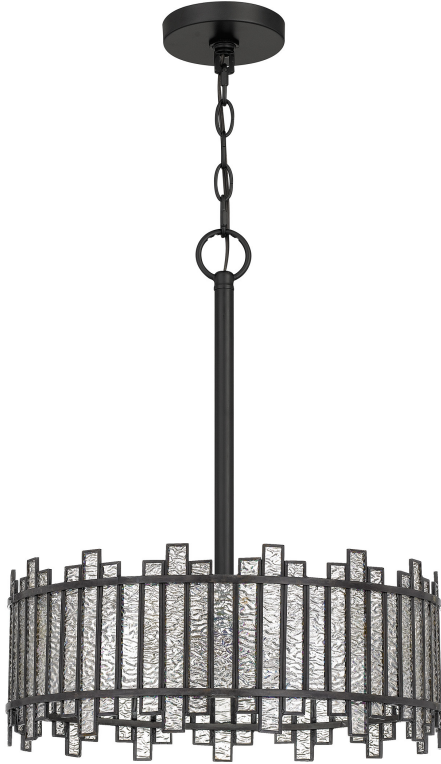

## PendantHRT2816

Hartman Pendant

--

QUOIZEL  
LIGHTING

### DIMENSIONS

Dimensions: 16.00" W x 19.50" H x 16.00" D

Overall Height: 72"

Canopy Dimensions: 4.75"W x 0.75"D

Chain/Downrod Length: 4'

### DETAILS

Material: Steel

Glass/Shade Description: Sepia Art Glass

### ELECTRICAL

Dimmable: Yes

Voltage: 120v

Wire Length: 8'