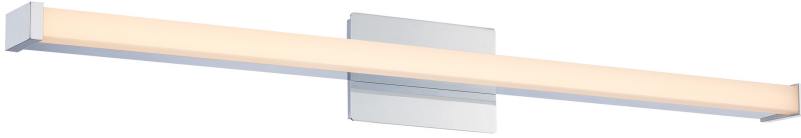

BathPCPE8536

Promenade Bath Light

--

QUOIZEL
LIGHTING

DIMENSIONS

Dimensions: 37.00" W x 4.50" H x 3.00" D

Backplate Dimensions: 7.00"H x 4.50"W

HCWO: 2.5"

DETAILS

Material: Steel

Glass/Shade Description: Clear Acrylic

LAMPING

Light Source: Integrated LED

PHOTOMETRICS

LED

Lumens: 1440

LED Total Watts: 12

Color Rendering: 90

Color Temperature: Warm (3000K)

ELECTRICAL

Dimmable: No

Voltage: 120v

Wire Length: 0.5'

INSTALLATION