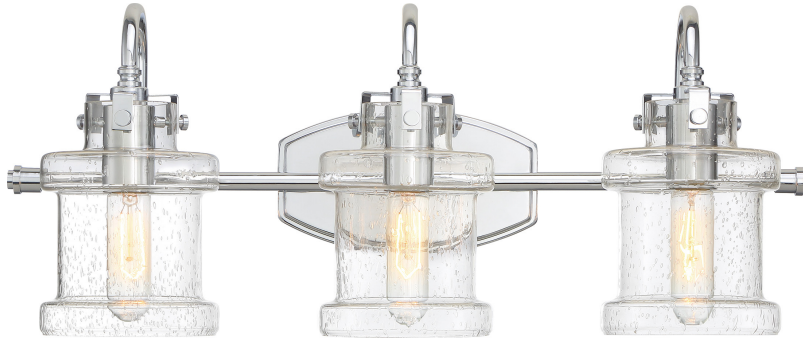

DNY8603C

Danbury Bath Light
Polished Chrome

QUOIZEL
LIGHTING

DIMENSIONS

Dimensions: 24 W x 9.75 H x 7.25 D

Backplate Dimensions: 4.50"H x 8.00"W

HCWO: 5.25"

Weight: 5.80 lbs

DETAILS

Material: Steel

Glass/Shade Description: Clear Seeded Glass

LAMPING

Light Source: Incandescent

Bulb Included: No

Bulb Type: Medium Base

Bulb Quantity: 3

Watts per Bulb: 100

ELECTRICAL

Dimmable: Yes

Voltage: 120v

Wire Length: 0.5'

INSTALLATION

Location Rating: Damp

Install Position: Up/Down