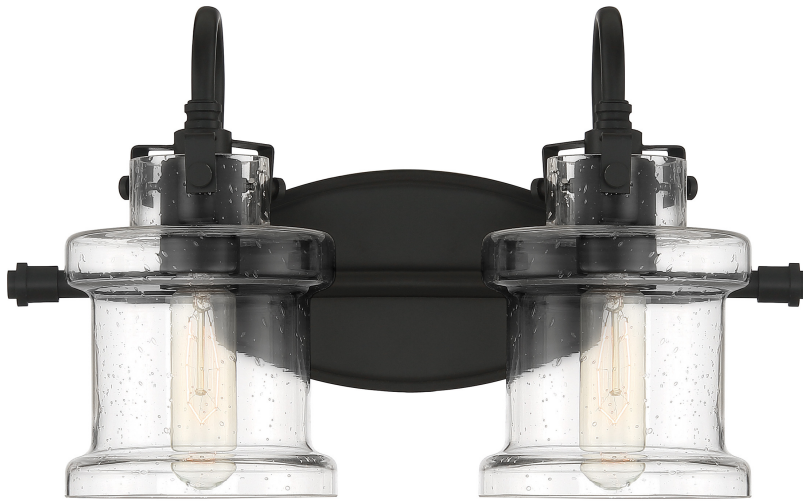

## DNY8602EK

Danbury Bath Light  
Earth Black

QUOIZEL  
LIGHTING

### DETAILS

Material: Steel

Glass/Shade Description: Clear Seeded Glass

### LAMPING

Light Source: Incandescent

Bulb Included: No

Bulb Type: Medium Base

Bulb Quantity: 2

Watts per Bulb: 100

### ELECTRICAL

Dimmable: Yes

Voltage: 120v

Wire Length: 0.5'