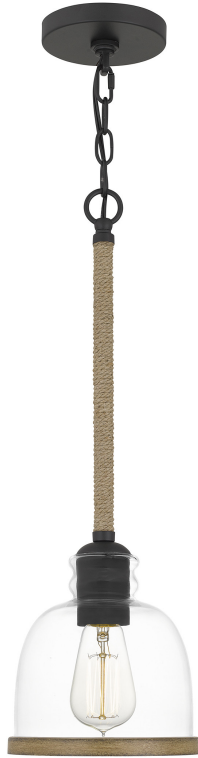

MiniPendantWAG1507

Wagner Mini Pendant

--

QUOIZEL
LIGHTING

DETAILS

Material: Steel

Glass/Shade Description: Clear Glass

LAMPING

Light Source: Incandescent

Bulb Included: No

Bulb Type: Medium Base

Bulb Quantity: 1

Watts per Bulb: 100

ELECTRICAL

Dimmable: Yes

Voltage: 120v

Wire Length: 8'

INSTALLATION

Location Rating: Damp

Sloped Ceiling Compatible: Yes

DIMENSIONS

Dimensions: 7.25" W x 22.00" H x 7.25" D

Overall Height: 74.5"

Canopy Dimensions: 5.00"W x 0.75"D

Chain/Downrod Length: 4'

We reserve the right to revise the design of components of any product due to parts availability or change in our Listed Mark standards without assuming any obligation or liability to modify any products previously manufactured and without notice. This literature depicts a product DESIGN that is the SOLE and EXCLUSIVE PROPERTY of Quoizel Inc. Compliance with U.S. COPYRIGHT and PATENT requirements, notification is hereby presented in this form that this literature, or this product depicts, is NOT to be copied, altered or used in any manner without the express written consent of, or contrary to the best interests of Quoizel Inc. 03/31/2013