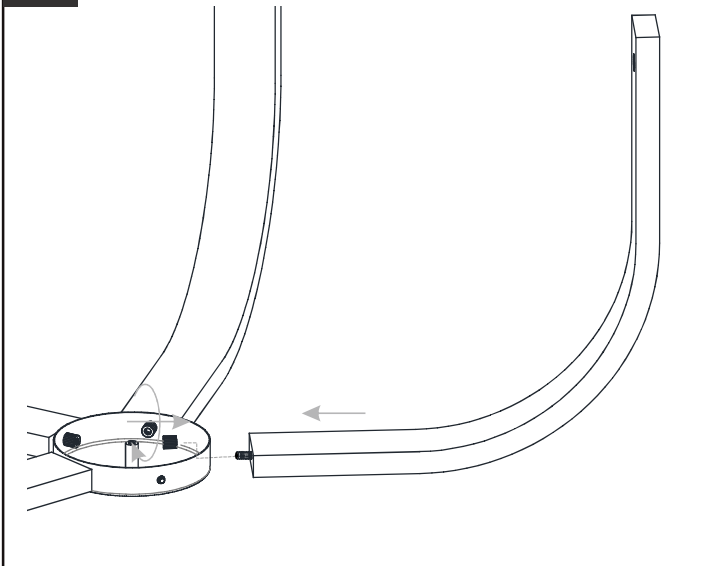

PACKAGE CONTENTS

MOUNTING HARDWARE

INSTALLATION

1 Unfold Side Arms

2 Install Socket Assembly, Rod, Top Assembly and Fixture Loop together

3 Install Bottom Arms to Bottom Box

4 Install Plate

5 Install Bottom Arms to Top Assembly

6 Install Crossbar Assembly

INSTALLATION

7 Install Fixture Chain

OPTIONAL: Adjust Chain as desired, using pliers and soft cloth (neither included).

Suggested chain length for Ceiling height:
 8 feet ceiling: use 1 links of chain and 2 quick links
 9 feet ceiling: use 11 links of chain and 2 quick links
 10 feet ceiling: use 21 links of chain and 2 quick links.