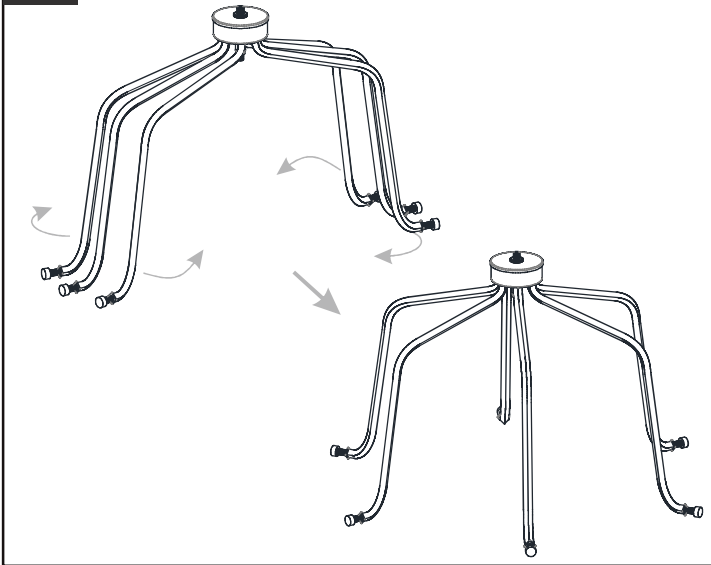

PACKAGE CONTENTS

MOUNTING HARDWARE

INSTALLATION

1 Unfold Side Arms

2 Install Socket Assembly, Rod, Top Assembly and Fixture Loop together

3 Install Bottom Arms to Bottom Box

4 Install Plate

5 Install Bottom Arms to Top Assembly

6 Install Crossbar Assembly

INSTALLATION

7 Install Fixture Chain

OPTIONAL: Adjust Chain as desired, using pliers and soft cloth (neither included).

Suggested chain length for Ceiling height:
 8 feet ceiling: use 1 links of chain and 2 quick links
 9 feet ceiling: use 11 links of chain and 2 quick links
 10 feet ceiling: use 21 links of chain and 2 quick links.

8 Pull Supply Wires

Pull the supply wires with ground wire through the chain alternate links.

9 Wiring

10 Install Ceiling Canopy

11 Install Bulbs

Install six correct bulbs referring to fixture markings and/or labels for maximum wattage.