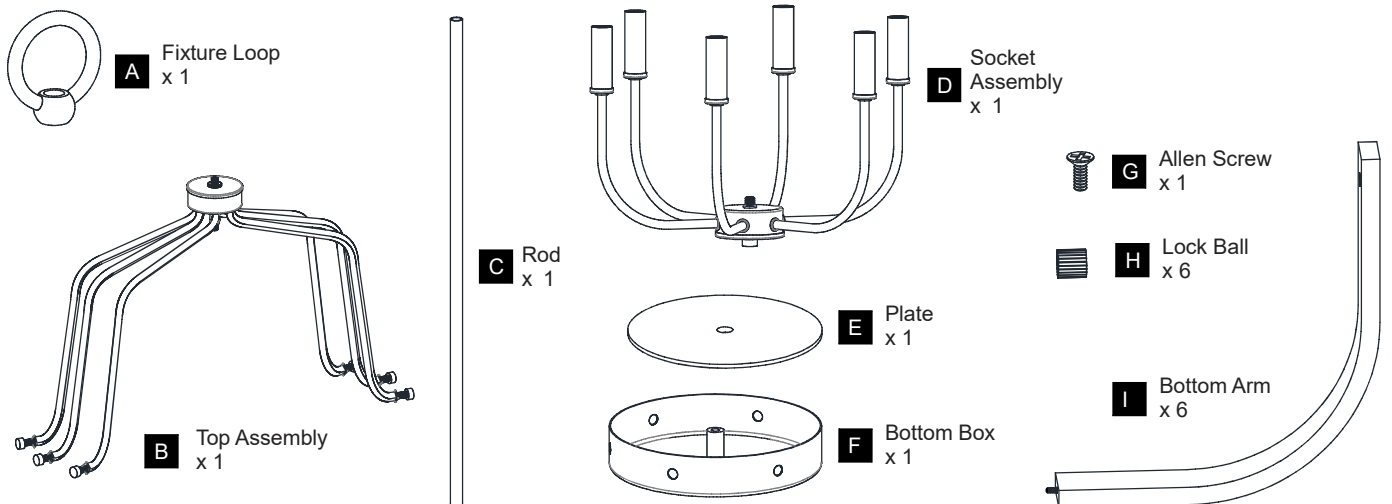

PACKAGE CONTENTS

MOUNTING HARDWARE

INSTALLATION

1 Unfold Side Arms

2 Install Socket Assembly, Rod, Top Assembly and Fixture Loop together

3 Install Bottom Arms to Bottom Box

4 Install Plate

5 Install Bottom Arms to Top Assembly

6 Install Crossbar Assembly

INSTALLATION

7 Install Fixture Chain

OPTIONAL: Adjust Chain as desired, using pliers and soft cloth (neither included).

Suggested chain length for Ceiling height:
 8 feet ceiling: use 1 links of chain and 2 quick links
 9 feet ceiling: use 11 links of chain and 2 quick links
 10 feet ceiling: use 21 links of chain and 2 quick links.