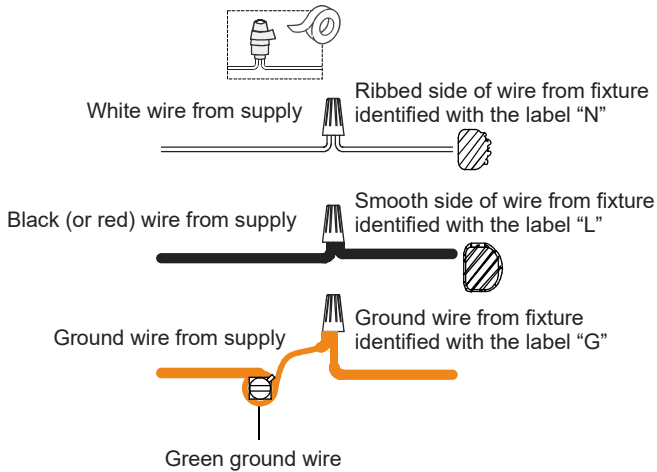

PACKAGE CONTENTS

MOUNTING HARDWARE

INSTALLATION

1 Unfold Side Arms

2 Install Socket Assembly, Rod, Top Assembly and Fixture Loop together

3 Install Bottom Arms to Bottom Box

4 Install Plate

5 Install Bottom Arms to Top Assembly

6 Install Crossbar Assembly

INSTALLATION

7 Install Fixture Chain

OPTIONAL: Adjust Chain as desired, using pliers and soft cloth (neither included).

Suggested chain length for Ceiling height:
 8 feet ceiling: use 1 links of chain and 2 quick links
 9 feet ceiling: use 11 links of chain and 2 quick links
 10 feet ceiling: use 21 links of chain and 2 quick links.

8 Pull Supply Wires

Pull the supply wires with ground wire through the chain alternate links.

9 Wiring

10 Install Ceiling Canopy

11 Install Bulbs

Install six correct bulbs referring to fixture markings and/or labels for maximum wattage.