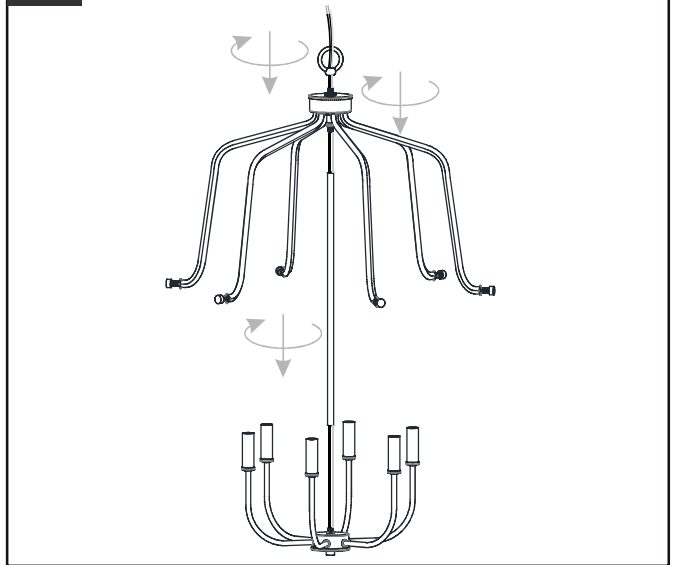

PACKAGE CONTENTS

MOUNTING HARDWARE

INSTALLATION

1 Unfold Side Arms

2 Install Socket Assembly, Rod, Top Assembly and Fixture Loop together

3 Install Bottom Arms to Bottom Box

4 Install Plate

5 Install Bottom Arms to Top Assembly

6 Install Crossbar Assembly

INSTALLATION

7 Install Fixture Chain

OPTIONAL: Adjust Chain as desired, using pliers and soft cloth (neither included).

Suggested chain length for Ceiling height:
 8 feet ceiling: use 1 links of chain and 2 quick links
 9 feet ceiling: use 11 links of chain and 2 quick links
 10 feet ceiling: use 21 links of chain and 2 quick links.

8 Pull Supply Wires

Pull the supply wires with ground wire through the chain alternate links.

9 Wiring

10 Install Ceiling Canopy

11 Install Bulbs

Install six correct bulbs referring to fixture markings and/or labels for maximum wattage.