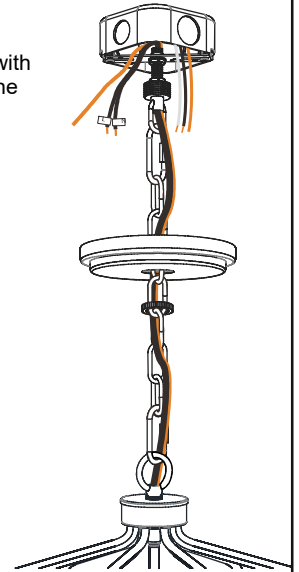

PACKAGE CONTENTS

MOUNTING HARDWARE

INSTALLATION

1 Unfold Side Arms

2 Install Socket Assembly, Rod, Top Assembly and Fixture Loop together

3 Install Bottom Arms to Bottom Box

4 Install Plate

5 Install Bottom Arms to Top Assembly

6 Install Crossbar Assembly

INSTALLATION

7 Install Fixture Chain

OPTIONAL: Adjust Chain as desired, using pliers and soft cloth (neither included).

Suggested chain length for Ceiling height:
 8 feet ceiling: use 1 links of chain and 2 quick links
 9 feet ceiling: use 11 links of chain and 2 quick links
 10 feet ceiling: use 21 links of chain and 2 quick links.

8 Pull Supply Wires

Pull the supply wires with ground wire through the chain alternate links.

9 Wiring

10 Install Ceiling Canopy

11 Install Bulbs

Install six correct bulbs referring to fixture markings and/or labels for maximum wattage.