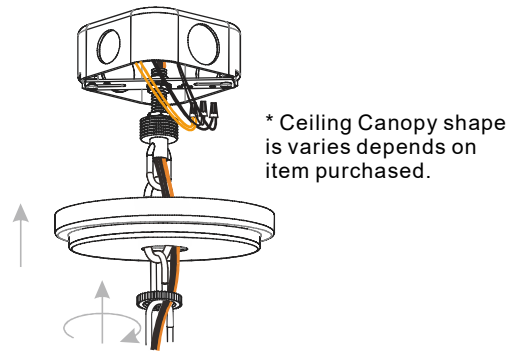

PACKAGE CONTENTS

MOUNTING HARDWARE

INSTALLATION

1 Unfold Side Arms

2 Install Socket Assembly, Rod, Top Assembly and Fixture Loop together

3 Install Bottom Arms to Bottom Box

4 Install Plate

5 Install Bottom Arms to Top Assembly

6 Install Crossbar Assembly

INSTALLATION

7 Install Fixture Chain

OPTIONAL: Adjust Chain as desired, using pliers and soft cloth (neither included).

Suggested chain length for Ceiling height:
 8 feet ceiling: use 1 links of chain and 2 quick links
 9 feet ceiling: use 11 links of chain and 2 quick links
 10 feet ceiling: use 21 links of chain and 2 quick links.

8 Pull Supply Wires

Pull the supply wires with ground wire through the chain alternate links.

9 Wiring

10 Install Ceiling Canopy

11 Install Bulbs

Install six correct bulbs referring to fixture markings and/or labels for maximum wattage.

Recommended Bulb Type (not included):

Your installation is now complete! Restore electricity and save this sheet for future reference.