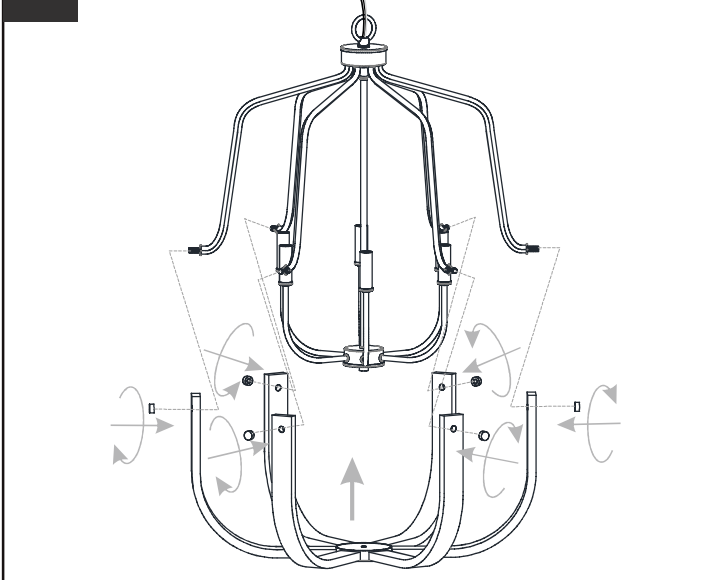

PACKAGE CONTENTS

MOUNTING HARDWARE

INSTALLATION

1 Unfold Side Arms

2 Install Socket Assembly, Rod, Top Assembly and Fixture Loop together

3 Install Bottom Arms to Bottom Box

4 Install Plate

5 Install Bottom Arms to Top Assembly

6 Install Crossbar Assembly

INSTALLATION

7 Install Fixture Chain

OPTIONAL: Adjust Chain as desired, using pliers and soft cloth (neither included).

Suggested chain length for Ceiling height:
 8 feet ceiling: use 1 links of chain and 2 quick links
 9 feet ceiling: use 11 links of chain and 2 quick links
 10 feet ceiling: use 21 links of chain and 2 quick links.

8 Pull Supply Wires

Pull the supply wires with ground wire through the chain alternate links.

9 Wiring

10 Install Ceiling Canopy

11 Install Bulbs

Install six correct bulbs referring to fixture markings and/or labels for maximum wattage.