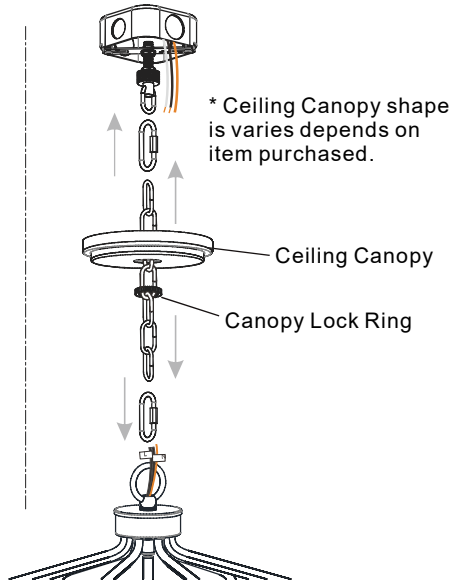

PACKAGE CONTENTS

MOUNTING HARDWARE

INSTALLATION

1 Unfold Side Arms

2 Install Socket Assembly, Rod, Top Assembly and Fixture Loop together

3 Install Bottom Arms to Bottom Box

4 Install Plate

5 Install Bottom Arms to Top Assembly

6 Install Crossbar Assembly

INSTALLATION

7 Install Fixture Chain

OPTIONAL: Adjust Chain as desired, using pliers and soft cloth (neither included).

Suggested chain length for Ceiling height:
 8 feet ceiling: use 1 links of chain and 2 quick links
 9 feet ceiling: use 11 links of chain and 2 quick links
 10 feet ceiling: use 21 links of chain and 2 quick links.

8 Pull Supply Wires

Pull the supply wires with ground wire through the chain alternate links.

9 Wiring

10 Install Ceiling Canopy

11 Install Bulbs

Install six correct bulbs referring to fixture markings and/or labels for maximum wattage.