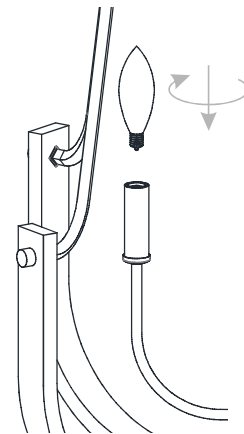

PACKAGE CONTENTS

MOUNTING HARDWARE

INSTALLATION

1 Unfold Side Arms

2 Install Socket Assembly, Rod, Top Assembly and Fixture Loop together

3 Install Bottom Arms to Bottom Box

4 Install Plate

5 Install Bottom Arms to Top Assembly

6 Install Crossbar Assembly

INSTALLATION

7 Install Fixture Chain

OPTIONAL: Adjust Chain as desired, using pliers and soft cloth (neither included).

Suggested chain length for Ceiling height:
 8 feet ceiling: use 1 links of chain and 2 quick links
 9 feet ceiling: use 11 links of chain and 2 quick links
 10 feet ceiling: use 21 links of chain and 2 quick links.

8 Pull Supply Wires

Pull the supply wires with ground wire through the chain alternate links.

9 Wiring

10 Install Ceiling Canopy

11 Install Bulbs

Install six correct bulbs referring to fixture markings and/or labels for maximum wattage.

Recommended Bulb Type (not included):

Your installation is now complete! Restore electricity and save this sheet for future reference.