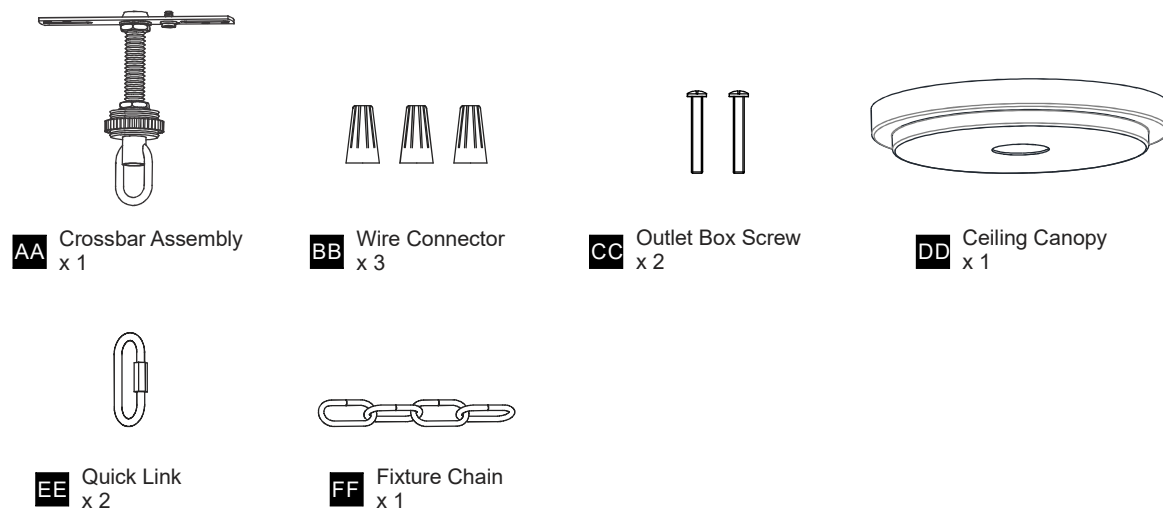

PACKAGE CONTENTS

MOUNTING HARDWARE

INSTALLATION

1 Unfold Side Arms

2 Install Socket Assembly, Rod, Top Assembly and Fixture Loop together

3 Install Bottom Arms to Bottom Box

4 Install Plate

5 Install Bottom Arms to Top Assembly

6 Install Crossbar Assembly

INSTALLATION

7 Install Fixture Chain

OPTIONAL: Adjust Chain as desired, using pliers and soft cloth (neither included).

Suggested chain length for Ceiling height:
 8 feet ceiling: use 1 links of chain and 2 quick links
 9 feet ceiling: use 11 links of chain and 2 quick links
 10 feet ceiling: use 21 links of chain and 2 quick links.