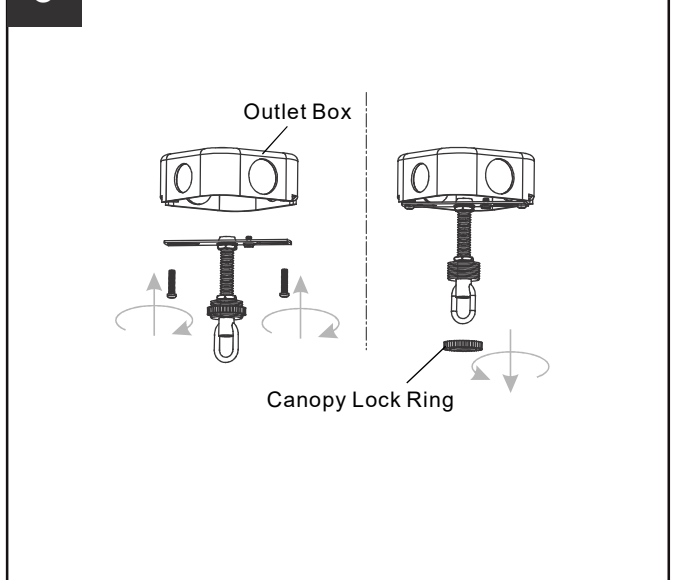

PACKAGE CONTENTS

MOUNTING HARDWARE

INSTALLATION

1 Unfold Side Arms

2 Install Socket Assembly, Rod, Top Assembly and Fixture Loop together

3 Install Bottom Arms to Bottom Box

4 Install Plate

5 Install Bottom Arms to Top Assembly

6 Install Crossbar Assembly

INSTALLATION

7 Install Fixture Chain

OPTIONAL: Adjust Chain as desired, using pliers and soft cloth (neither included).

Suggested chain length for Ceiling height:
 8 feet ceiling: use 1 links of chain and 2 quick links
 9 feet ceiling: use 11 links of chain and 2 quick links
 10 feet ceiling: use 21 links of chain and 2 quick links.