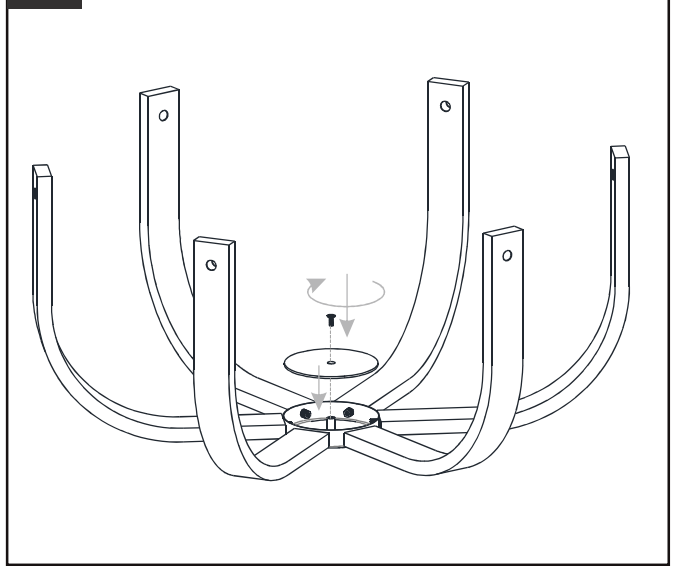

PACKAGE CONTENTS

MOUNTING HARDWARE

INSTALLATION

1 Unfold Side Arms

2 Install Socket Assembly, Rod, Top Assembly and Fixture Loop together

3 Install Bottom Arms to Bottom Box

4 Install Plate

5 Install Bottom Arms to Top Assembly

6 Install Crossbar Assembly

INSTALLATION

7 Install Fixture Chain

OPTIONAL: Adjust Chain as desired, using pliers and soft cloth (neither included).

Suggested chain length for Ceiling height:
 8 feet ceiling: use 1 links of chain and 2 quick links
 9 feet ceiling: use 11 links of chain and 2 quick links
 10 feet ceiling: use 21 links of chain and 2 quick links.

8 Pull Supply Wires

Pull the supply wires with ground wire through the chain alternate links.

9 Wiring

10 Install Ceiling Canopy

11 Install Bulbs

Install six correct bulbs referring to fixture markings and/or labels for maximum wattage.