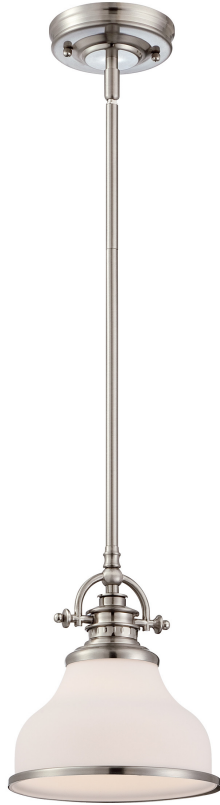

GRT1508BN

Grant Mini Pendant
Brushed Nickel

QUOIZEL
LIGHTING

DETAILS

Material: Steel

Glass/Shade Description: Opal Etched Glass

LAMPING

Light Source: Incandescent

Bulb Included: No

Bulb Type: Medium Base

Bulb Quantity: 1

Watts per Bulb: 100

ELECTRICAL

Dimmable: Yes

Voltage: 120v

Wire Length: 8'

INSTALLATION

Location Rating: Damp

Sloped Ceiling Compatible: Yes

DIMENSIONS

Dimensions: 8.00" W x 9.50" H x 8.00" D

Overall Height: 48.5"

Canopy Dimensions: 5.00" Dia.

Chain/Downrod Length: 2 x 6" & 2 x 12" Downrods