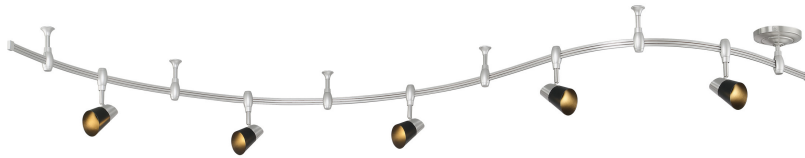

TrackLightQTR1405

Rogue Track Light

--

QUOIZEL
LIGHTING

DETAILS

Material: Steel

Glass/Shade Description: Black Shade

LAMPING

Light Source: Integrated LED

PHOTOMETRICS

LED

Lumens: 2300

LED Total Watts: 25

Color Rendering: 80

Color Temperature: Warm(3000K)

ELECTRICAL

Dimmable: No

Voltage: 120v

Wire Length: 0.5'

INSTALLATION

Location Rating: Dry

DIMENSIONS

Dimensions: 5.00" W x 11.00" H x 108.00" D

Canopy Dimensions: 5.00"W x 1.50"D