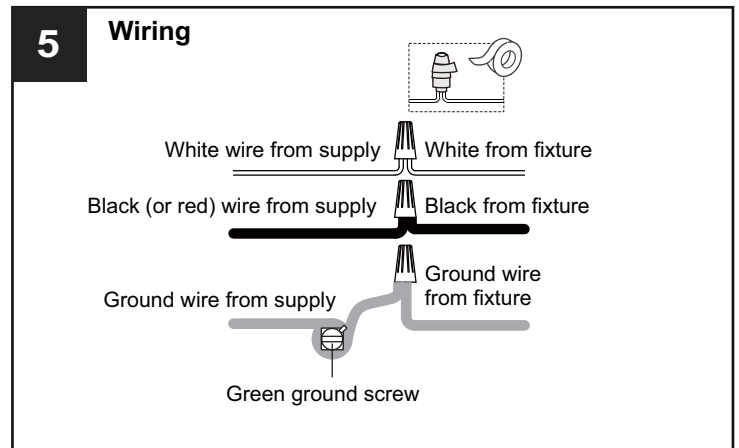

INSTALLATION

Your installation is now complete! Restore electricity and save this sheet for future reference.