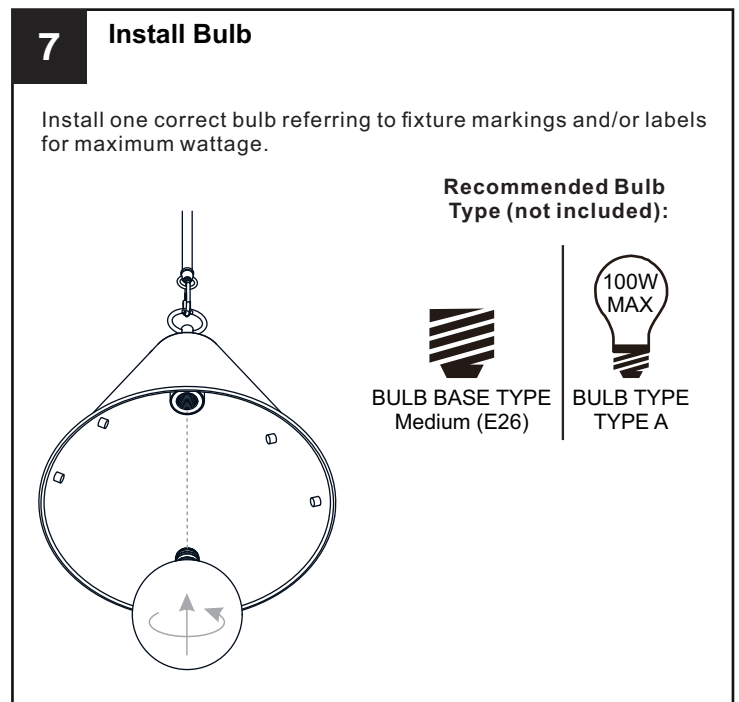

SAFETY INFORMATION

Released Date: 2022-02-17

Please read and understand this entire manual before attempting to assemble, install or operate the product.

WARNING

- RISK OF ELECTRIC SHOCK - Before beginning installation, turn off electricity at the circuit breaker box or the main fuse box.
- RISK OF FIRE - Use bulbs specified by the markings and/or labels on the fixture.

CAUTION

- For your safety, read instructions completely before beginning installation.
- If in doubt about electrical installation, consult a licensed electrician.
- Turn off electricity to fixture before replacing the bulb(s).

PACKAGE CONTENTS

MOUNTING HARDWARE

INSTALLATION

Your installation is now complete! Restore electricity and save this sheet for future reference.