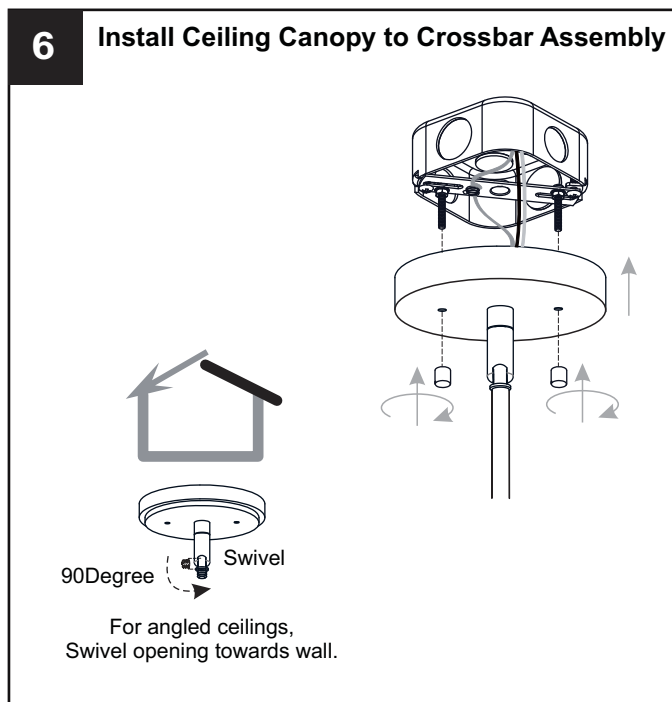

INSTALLATION

Your installation is now complete! Restore electricity and save this sheet for future reference.