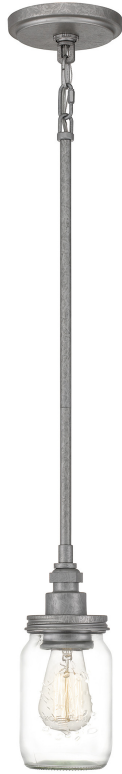

MiniPendantSQR1504

Squire Mini Pendant

--

QUOIZEL
LIGHTING

DIMENSIONS

Dimensions: 4.25 W x 9.5 H x 4.25 D

Overall Height: 51.5"

Canopy Dimensions: 5.00"W x 0.75"D

Chain/Downrod Length: 2 x 6" & 2 x 12" Downrods

DETAILS

Material: Steel

Glass/Shade Description: Clear Glass

LAMPING

Light Source: Incandescent

Bulb Included: No

Bulb Type: Medium Base

Bulb Quantity: 1

Watts per Bulb: 100

ELECTRICAL

Dimmable: Yes

Voltage: 120v

Wire Length: 8'

INSTALLATION

Location Rating: Damp