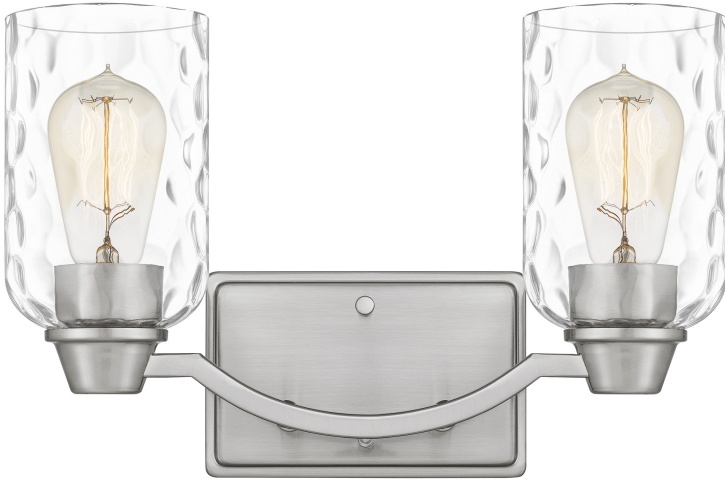

ACA8613BN

Acacia Bath Light
Brushed Nickel

QUOIZEL
LIGHTING

DIMENSIONS

Dimensions: 14" W x 9" H x 6.5" D

Backplate Dimensions: 4.50"H x 6.75"W

HCWO: 7"

Weight: 3.37 lbs

DETAILS

Material: Steel

Glass/Shade Description: Clear Water Glass -
Glass - Water

LAMPING

Light Source: Incandescent

Bulb Included: No

Bulb Type: Medium Base

Bulb Quantity: 2

Watts per Bulb: 100

ELECTRICAL

Dimmable: No

Voltage: 120v

Wire Length: 0.5'

INSTALLATION

ADA: No

Location Rating: Damp