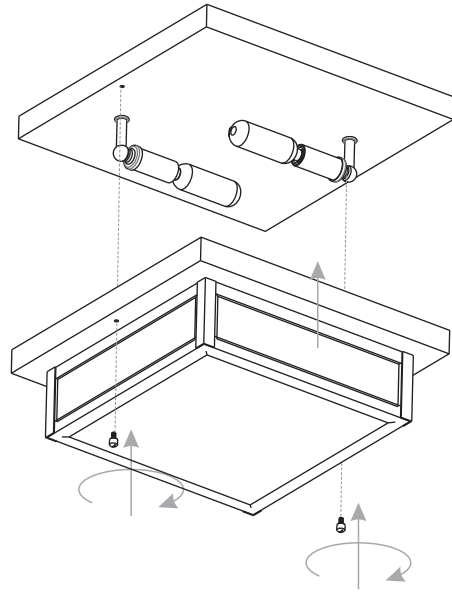

PACKAGE CONTENTS

A Fixture Body
x 1

B Side Glass Panel
x 4

C Square Glass Panel
x 1

Glass panels may be different than pictured based on which item was purchased.

MOUNTING HARDWARE

AA Crossbar Assembly
x 1

BB Wire Connector
x 3

CC Outlet Box Screw
x 2

INSTALLATION

1 Remove Cage

2 Install Crossbar Assembly

3 Wiring

4 Install Ceiling Canopy

5 Install Square Glass Panel

Glass panels may be different than pictured based on which item was purchased.

6 Install Side Glass Panels

Glass panels may be different than pictured based on which item was purchased.

INSTALLATION

7 Install Bulbs

Install two correct bulbs referring to fixture markings and/or labels for maximum wattage.

Recommended Bulb Type (not included):

8 Install Cage with Glass Panels

Your installation is now complete! Restore electricity and save this sheet for future reference.