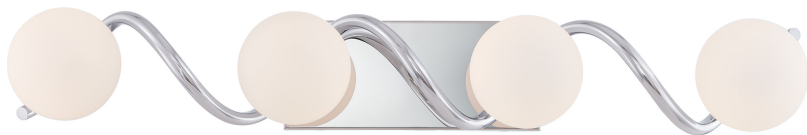

## PCES8634C

Essence Bath Light  
Polished Chrome

QUOIZEL  
LIGHTING

### DIMENSIONS

Dimensions: 33.75" W x 4.75" H x 7.50" D

Backplate Dimensions: 4.75"H x 11.00"W

HCWO: 2.5"

Weight: 4.62 lbs

### DETAILS

Material: Steel

Glass/Shade Description: Opal Etched Glass

### PHOTOMETRICS

LED

Lumens: 1630

LED Total Watts: 15

Color Rendering: 90

Color Temperature: Warm(3000K)