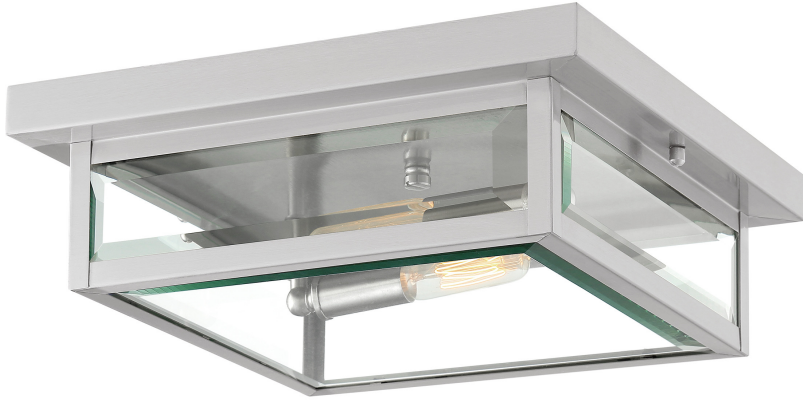

## WVR1612SS

Westover Outdoor Lantern  
Stainless Steel

QUOIZEL  
LIGHTING

### DIMENSIONS

Dimensions: 12" W x 4" H x 12" D

Canopy Dimensions: 12.00"W x 1.00"D

Weight: 5.76 lbs

### DETAILS

Material: Stainless Steel

Glass/Shade Description: Clear Beveled  
Glass

Remote Included: No