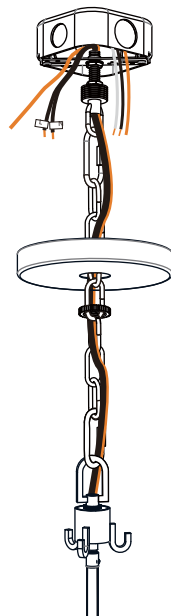

PACKAGE CONTENTS

MOUNTING HARDWARE

1 Thread Fixture Loop Assembly, Center Rod and Socket Assembly Together

2 Install Crossbar Assembly

3 Install Fixture Chain

OPTIONAL: Adjust Chain as desired, using pliers and soft cloth (neither included).

Suggested chain length for Ceiling height:
 8 feet ceiling: use 7 links of chain and 2 quick links
 9 feet ceiling: use 17 links of chain and 2 quick links
 10 feet ceiling: use 27 links of chain and 2 quick links.

4 Pull Supply Wires

Pull the supply wires with ground wire through the chain alternate links.

5 Wiring

INSTALLATION

6 Install Ceiling Canopy

* Ceiling Canopy shape is varies depends on item purchased.

7 Install Cage

8 Install Glass Panels

9 Install Bulbs

Install five correct bulbs referring to fixture markings and/or labels for maximum wattage.

Recommended Bulb Type (not included):

BULB BASE TYPE
Candelabra (E12)

BULB SHAPE
TYPE B