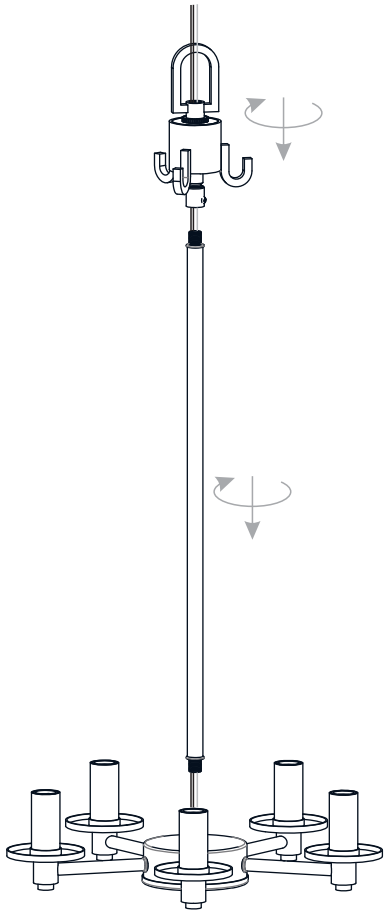

CAUTION

- For your safety, read instructions completely before beginning installation.
- If in doubt about electrical installation, consult a licensed electrician.
- Turn off electricity to fixture before replacing the bulb(s).

PACKAGE CONTENTS

MOUNTING HARDWARE

1 Thread Fixture Loop Assembly, Center Rod and Socket Assembly Together

2 Install Crossbar Assembly

3 Install Fixture Chain

OPTIONAL: Adjust Chain as desired, using pliers and soft cloth (neither included).

8 Install Glass Panels

9 Install Bulbs

Install five correct bulbs referring to fixture markings and/or labels for maximum wattage.

Recommended Bulb Type (not included):

BULB BASE TYPE
Candelabra (E12)

BULB SHAPE
TYPE B