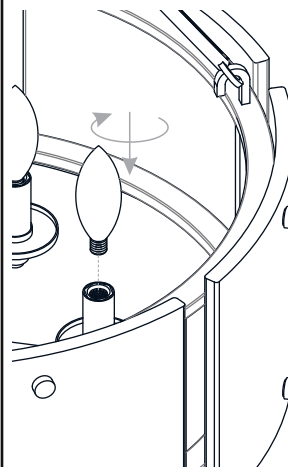

PACKAGE CONTENTS

MOUNTING HARDWARE

1 Thread Fixture Loop Assembly, Center Rod and Socket Assembly Together

2 Install Crossbar Assembly

3 Install Fixture Chain

OPTIONAL: Adjust Chain as desired, using pliers and soft cloth (neither included).

Suggested chain length for Ceiling height:
 8 feet ceiling: use 7 links of chain and 2 quick links
 9 feet ceiling: use 17 links of chain and 2 quick links
 10 feet ceiling: use 27 links of chain and 2 quick links.

4 Pull Supply Wires

Pull the supply wires with ground wire through the chain alternate links.

5 Wiring

INSTALLATION

6 Install Ceiling Canopy

* Ceiling Canopy shape is varies depends on item purchased.

7 Install Cage

8 Install Glass Panels

9 Install Bulbs

Install five correct bulbs referring to fixture markings and/or labels for maximum wattage.

Recommended Bulb Type (not included):

BULB BASE TYPE
Candelabra (E12)

BULB SHAPE
TYPE B