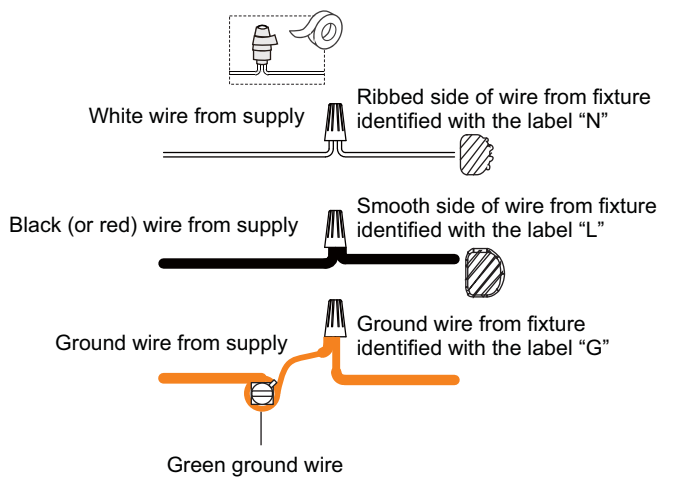

PACKAGE CONTENTS

MOUNTING HARDWARE

1 Thread Fixture Loop Assembly, Center Rod and Socket Assembly Together

2 Install Crossbar Assembly

3 Install Fixture Chain

OPTIONAL: Adjust Chain as desired, using pliers and soft cloth (neither included).

Suggested chain length for Ceiling height:
 8 feet ceiling: use 7 links of chain and 2 quick links
 9 feet ceiling: use 17 links of chain and 2 quick links
 10 feet ceiling: use 27 links of chain and 2 quick links.

4 Pull Supply Wires

Pull the supply wires with ground wire through the chain alternate links.

5 Wiring

INSTALLATION

6 Install Ceiling Canopy

* Ceiling Canopy shape is varies depends on item purchased.

7 Install Cage