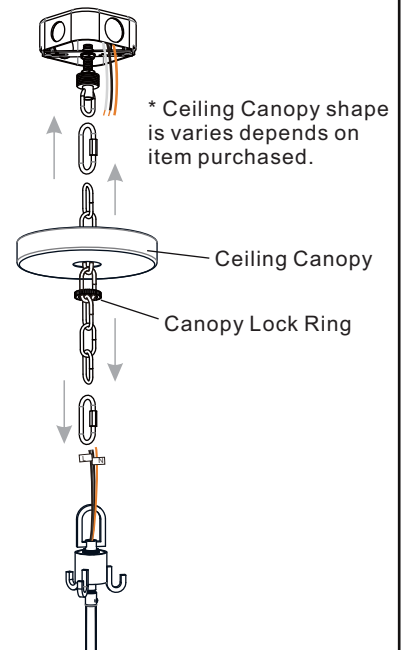

PACKAGE CONTENTS

MOUNTING HARDWARE

1 Thread Fixture Loop Assembly, Center Rod and Socket Assembly Together

2 Install Crossbar Assembly

3 Install Fixture Chain

OPTIONAL: Adjust Chain as desired, using pliers and soft cloth (neither included).

Suggested chain length for Ceiling height:
 8 feet ceiling: use 7 links of chain and 2 quick links
 9 feet ceiling: use 17 links of chain and 2 quick links
 10 feet ceiling: use 27 links of chain and 2 quick links.

8 Install Glass Panels

9 Install Bulbs

Install five correct bulbs referring to fixture markings and/or labels for maximum wattage.

Recommended Bulb Type (not included):

BULB BASE TYPE
Candelabra (E12)

BULB SHAPE
TYPE B