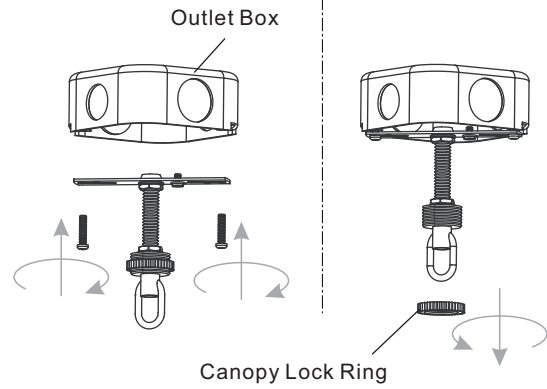

PACKAGE CONTENTS

MOUNTING HARDWARE

1 Thread Fixture Loop Assembly, Center Rod and Socket Assembly Together

2 Install Crossbar Assembly

3 Install Fixture Chain

OPTIONAL: Adjust Chain as desired, using pliers and soft cloth (neither included).