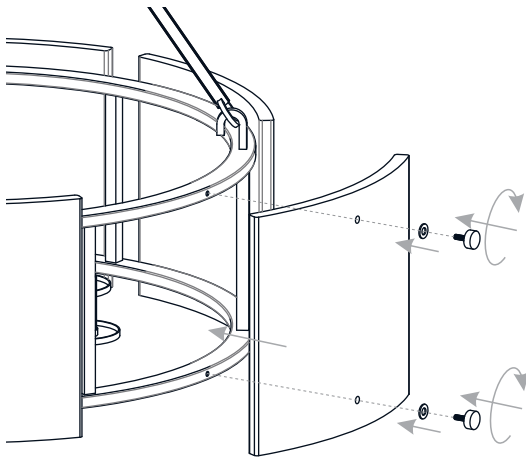

PACKAGE CONTENTS

MOUNTING HARDWARE

1 Thread Fixture Loop Assembly, Center Rod and Socket Assembly Together

2 Install Crossbar Assembly

3 Install Fixture Chain

OPTIONAL: Adjust Chain as desired, using pliers and soft cloth (neither included).

4 Pull Supply Wires

Pull the supply wires with ground wire through the chain alternate links.

5 Wiring

INSTALLATION

6 Install Ceiling Canopy

* Ceiling Canopy shape is varies depends on item purchased.

7 Install Cage

8 Install Glass Panels

9 Install Bulbs

Install five correct bulbs referring to fixture markings and/or labels for maximum wattage.

Recommended Bulb Type (not included):

BULB BASE TYPE
Candelabra (E12)

BULB SHAPE
TYPE B