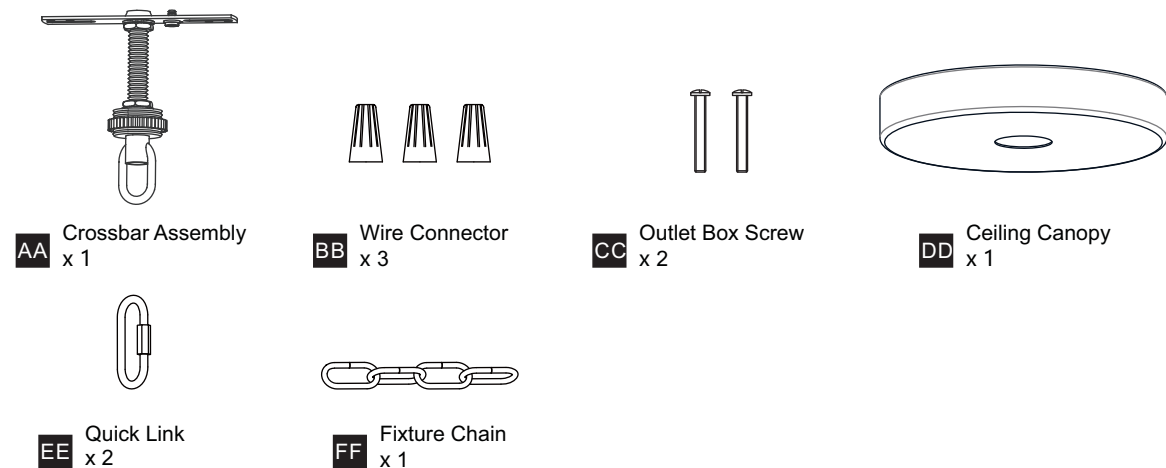

PACKAGE CONTENTS

MOUNTING HARDWARE

1 Thread Fixture Loop Assembly, Center Rod and Socket Assembly Together

2 Install Crossbar Assembly

3 Install Fixture Chain

OPTIONAL: Adjust Chain as desired, using pliers and soft cloth (neither included).