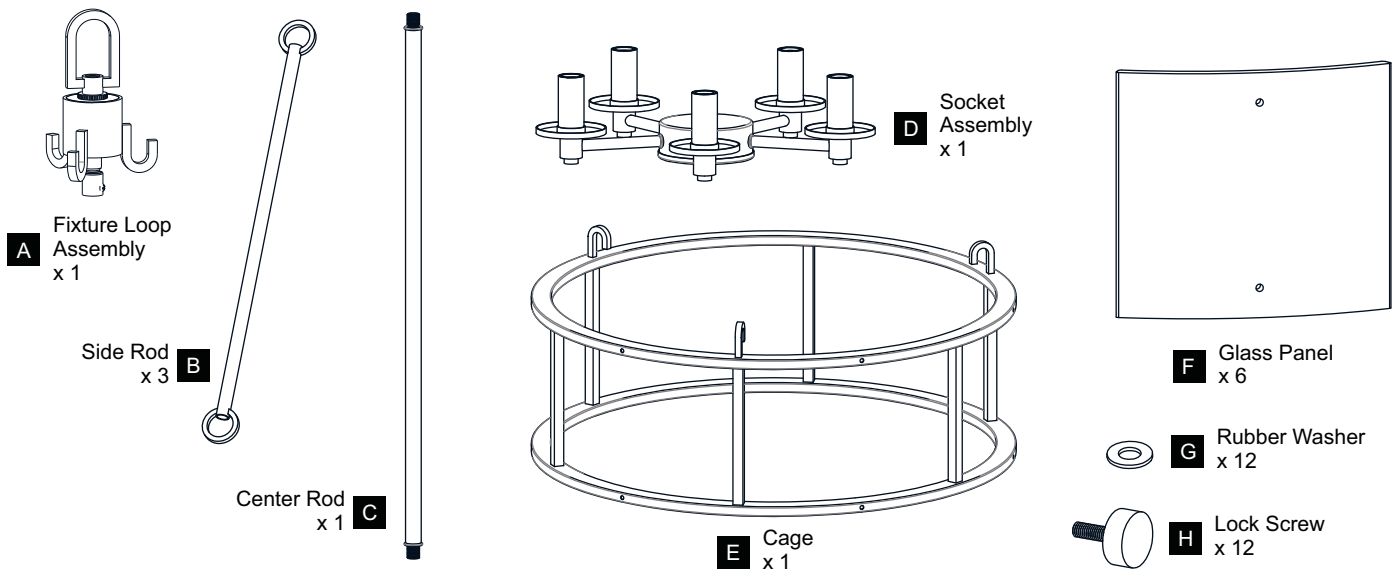

PACKAGE CONTENTS

MOUNTING HARDWARE

1 Thread Fixture Loop Assembly, Center Rod and Socket Assembly Together

2 Install Crossbar Assembly

3 Install Fixture Chain

OPTIONAL: Adjust Chain as desired, using pliers and soft cloth (neither included).