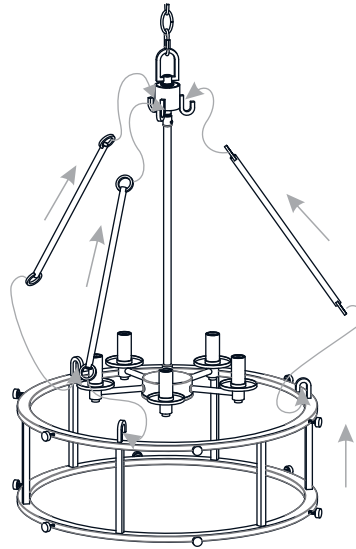

PACKAGE CONTENTS

MOUNTING HARDWARE

1 Thread Fixture Loop Assembly, Center Rod and Socket Assembly Together

2 Install Crossbar Assembly

3 Install Fixture Chain

OPTIONAL: Adjust Chain as desired, using pliers and soft cloth (neither included).

Suggested chain length for Ceiling height:
 8 feet ceiling: use 7 links of chain and 2 quick links
 9 feet ceiling: use 17 links of chain and 2 quick links
 10 feet ceiling: use 27 links of chain and 2 quick links.

4 Pull Supply Wires

Pull the supply wires with ground wire through the chain alternate links.

5 Wiring

INSTALLATION

6 Install Ceiling Canopy

* Ceiling Canopy shape is varies depends on item purchased.

7 Install Cage

8 Install Glass Panels

9 Install Bulbs

Install five correct bulbs referring to fixture markings and/or labels for maximum wattage.

Recommended Bulb Type (not included):

BULB BASE TYPE
Candelabra (E12)

BULB SHAPE
TYPE B