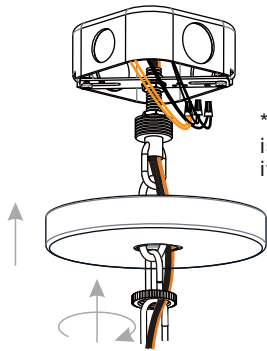

PACKAGE CONTENTS

MOUNTING HARDWARE

1 Thread Fixture Loop Assembly, Center Rod and Socket Assembly Together

2 Install Crossbar Assembly

3 Install Fixture Chain

OPTIONAL: Adjust Chain as desired, using pliers and soft cloth (neither included).

4 Pull Supply Wires

Pull the supply wires with ground wire through the chain alternate links.

5 Wiring

INSTALLATION

6 Install Ceiling Canopy

* Ceiling Canopy shape is varies depends on item purchased.

7 Install Cage

8 Install Glass Panels

9 Install Bulbs

Install five correct bulbs referring to fixture markings and/or labels for maximum wattage.

Recommended Bulb Type (not included):

BULB BASE TYPE
Candelabra (E12)

BULB SHAPE
TYPE B