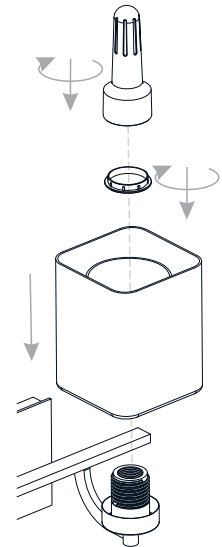

D Socket Collar
(preassembled on
Fixture Body)
x 2

MOUNTING HARDWARE

AA Inner Backplate
x 1

BB Mounting Screw
x 4

CC Wire Connector
x 3

DD Outlet Box Screw
x 2

INSTALLATION

1 Install Inner Backplate

2 Wiring

3 Install Fixture Body

4 Install Glass Shade

Note:

1. Glass shade is delicate. Handle the glass shade carefully.
2. Do NOT over-tighten the socket collar or possible cracks may occur in the glass.

5 Install Bulbs

Install two correct bulbs referring to fixture markings and/or labels for maximum wattage.

Recommended Bulb Type(not included):

BULB BASE TYPE
Medium (E26)

100W
MAX
BULB TYPE
TYPE A

Your installation is now complete! Restore electricity and save this sheet for future reference.