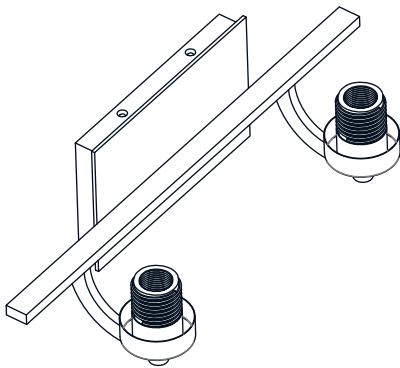

PACKAGE CONTENTS

A Fixture Body
x 1