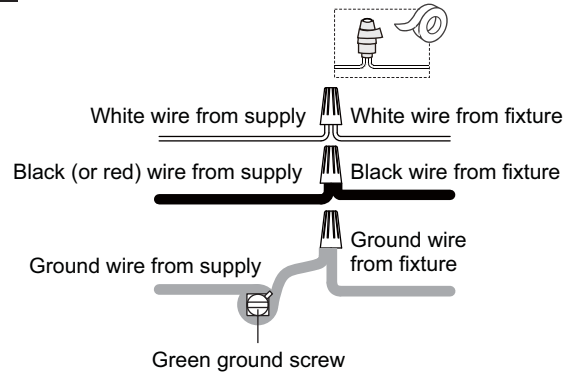

D Socket Collar
(preassembled on
Fixture Body)
x 2

MOUNTING HARDWARE

AA Inner Backplate
x 1

BB Mounting Screw
x 4

CC Wire Connector
x 3

DD Outlet Box Screw
x 2

INSTALLATION

1 Install Inner Backplate

2 Wiring

3 Install Fixture Body

4 Install Glass Shade

Note:

1. Glass shade is delicate. Handle the glass shade carefully.
2. Do NOT over-tighten the socket collar or possible cracks may occur in the glass.