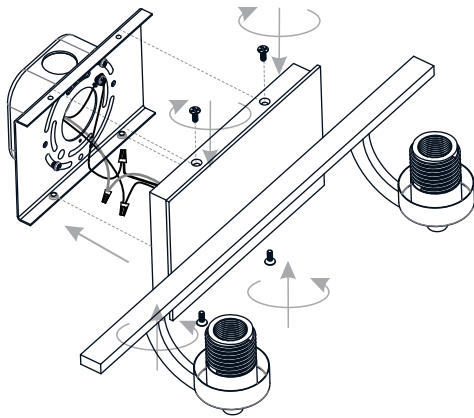

D Socket Collar
(preassembled on
Fixture Body)
x 2

MOUNTING HARDWARE

AA Inner Backplate
x 1

BB Mounting Screw
x 4

CC Wire Connector
x 3

DD Outlet Box Screw
x 2

INSTALLATION

1 Install Inner Backplate

2 Wiring

3 Install Fixture Body

4 Install Glass Shade

Note:

1. Glass shade is delicate. Handle the glass shade carefully.
2. Do NOT over-tighten the socket collar or possible cracks may occur in the glass.