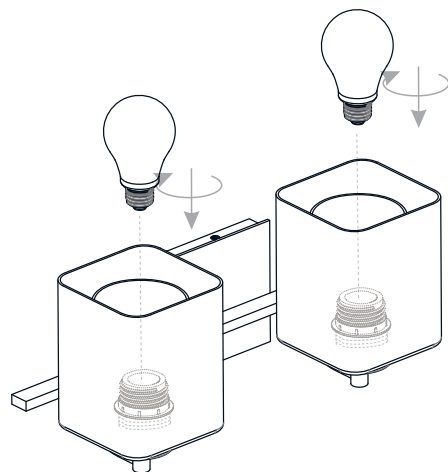

D Socket Collar
(preassembled on
Fixture Body)
x 2

MOUNTING HARDWARE

AA Inner Backplate
x 1

BB Mounting Screw
x 4

CC Wire Connector
x 3

DD Outlet Box Screw
x 2

INSTALLATION

1 Install Inner Backplate

2 Wiring

3 Install Fixture Body

4 Install Glass Shade

Note:

1. Glass shade is delicate. Handle the glass shade carefully.
2. Do NOT over-tighten the socket collar or possible cracks may occur in the glass.

5 Install Bulbs

Install two correct bulbs referring to fixture markings and/or labels for maximum wattage.

Recommended Bulb Type(not included):

BULB BASE TYPE
Medium (E26)

100W
MAX
BULB TYPE
TYPE A

Your installation is now complete! Restore electricity and save this sheet for future reference.