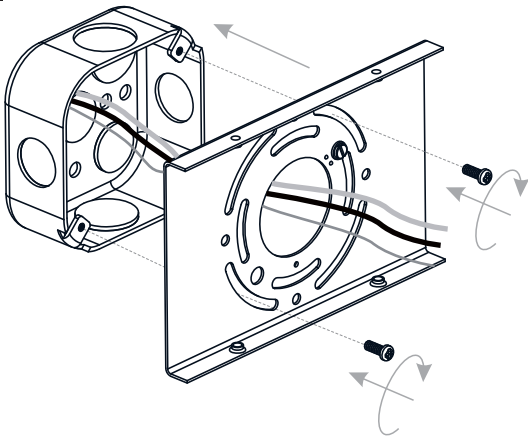

D Socket Collar
(preassembled on
Fixture Body)
x 2

MOUNTING HARDWARE

AA Inner Backplate
x 1

BB Mounting Screw
x 4

CC Wire Connector
x 3

DD Outlet Box Screw
x 2

INSTALLATION

1 Install Inner Backplate

2 Wiring

3 Install Fixture Body

4 Install Glass Shade

Note:

1. Glass shade is delicate. Handle the glass shade carefully.
2. Do NOT over-tighten the socket collar or possible cracks may occur in the glass.