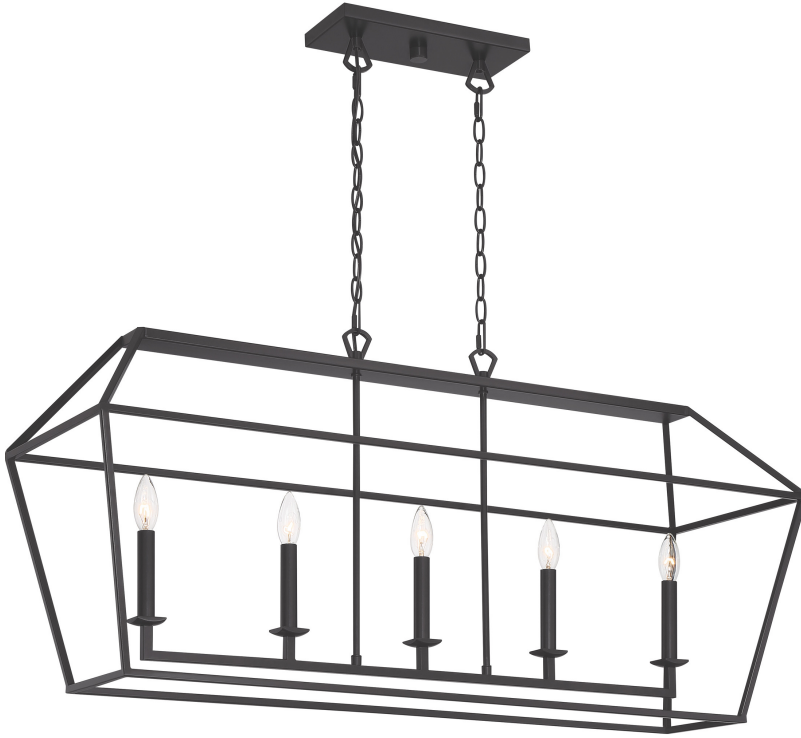

## AVY542PN

Aviary Island Chandelier  
Palladian Bronze

QUOIZEL  
LIGHTING

### DIMENSIONS

Dimensions: 42.00" W x 20.25" H x 12.50" D

Overall Height: 74"

Canopy Dimensions: 11.75"W x 4.75"D

Chain/Downrod Length: 4'

Weight: 11.51 lbs

### DETAILS

Material: Steel

### ELECTRICAL

Dimmable: Yes

Voltage: 120v

Wire Length: 8'