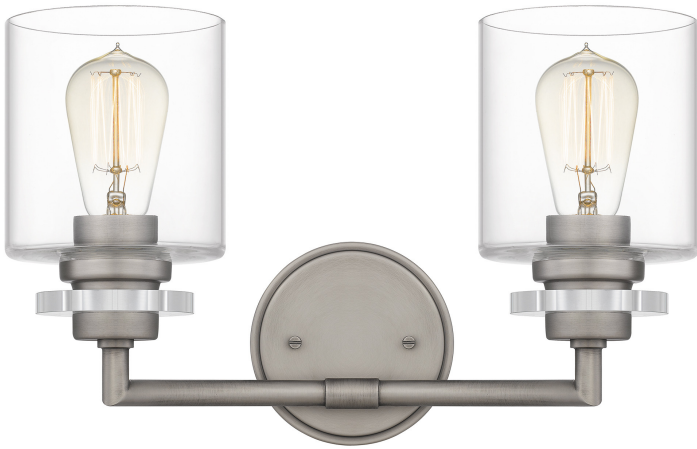

JSP8616AN
Jaspar Bath Light
Antique Nickel

QUOIZEL
LIGHTING

DETAILS

Material: Steel

Glass/Shade Description: Clear Glass

LAMPING

Light Source: Incandescent

Bulb Included: No

Bulb Type: Medium Base

Bulb Quantity: 1

Watts per Bulb: 100

ELECTRICAL

Dimmable: No

Voltage: 120v

INSTALLATION

ADA: No

Location Rating: Damp

Install Position: Up/Down

Sloped Ceiling Compatible: No

DIMENSIONS

Dimensions: 16 W x 9.25 H x 6.5 D

Backplate Dimensions: 5" H x 5" W

HCWO: 6.75"

Weight: 4.10 lbs

We reserve the right to revise the design of components of any product due to parts availability or change in our Listed Mark standards without assuming any obligation or liability to modify any products previously manufactured and without notice. This literature depicts a product DESIGN that is the SOLE and EXCLUSIVE PROPERTY of Quoizel Inc. Compliance with U.S. COPYRIGHT and PATENT requirements, notification is hereby presented in this form that this literature, or this product depicts, is NOT to be copied, altered or used in any manner without the express written consent of, or contrary to the best interests of Quoizel Inc. 03/31/2013