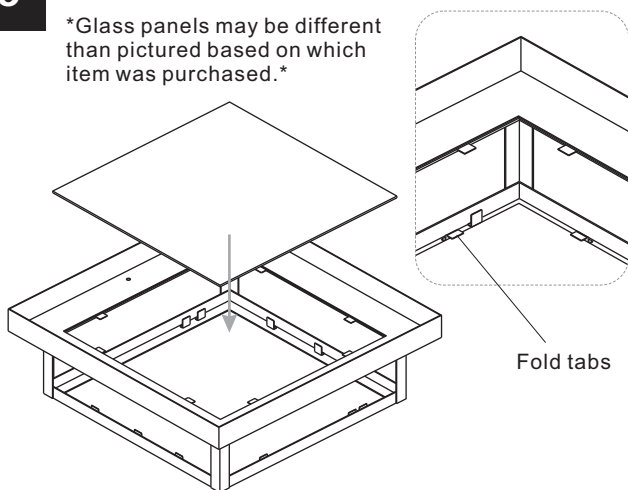

PACKAGE CONTENTS

A Fixture Body
x 1

B Side Glass Panel
x 4

C Square Glass Panel
x 1

Glass panels may be different than pictured based on which item was purchased.

MOUNTING HARDWARE

AA Crossbar Assembly
x 1

BB Wire Connector
x 3

CC Outlet Box Screw
x 2

INSTALLATION

1 Remove Cage

2 Install Crossbar Assembly

3 Wiring

4 Install Ceiling Canopy

5 Install Square Glass Panel

Glass panels may be different than pictured based on which item was purchased.

6 Install Side Glass Panels

Glass panels may be different than pictured based on which item was purchased.

INSTALLATION

7 Install Bulbs

Install two correct bulbs referring to fixture markings and/or labels for maximum wattage.