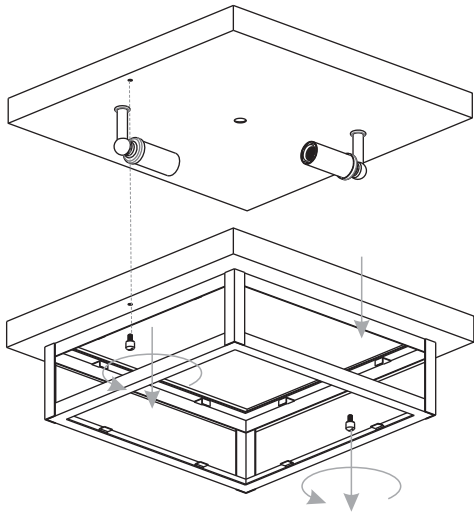

PACKAGE CONTENTS

A Fixture Body
x 1

B Side Glass Panel
x 4

C Square Glass Panel
x 1

Glass panels may be different than pictured based on which item was purchased.

MOUNTING HARDWARE

AA Crossbar Assembly
x 1

BB Wire Connector
x 3

CC Outlet Box Screw
x 2

INSTALLATION

1 Remove Cage

2 Install Crossbar Assembly

3 Wiring

4 Install Ceiling Canopy

5 Install Square Glass Panel

Glass panels may be different than pictured based on which item was purchased.

6 Install Side Glass Panels

Glass panels may be different than pictured based on which item was purchased.

INSTALLATION

7 Install Bulbs

Install two correct bulbs referring to fixture markings and/or labels for maximum wattage.