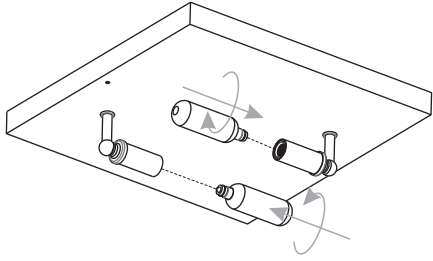

PACKAGE CONTENTS

A Fixture Body
x 1

B Side Glass Panel
x 4

C Square Glass Panel
x 1

Glass panels may be different than pictured based on which item was purchased.

MOUNTING HARDWARE

AA Crossbar Assembly
x 1

BB Wire Connector
x 3

CC Outlet Box Screw
x 2

INSTALLATION

1 Remove Cage

2 Install Crossbar Assembly

3 Wiring

4 Install Ceiling Canopy

5 Install Square Glass Panel

Glass panels may be different than pictured based on which item was purchased.

6 Install Side Glass Panels

Glass panels may be different than pictured based on which item was purchased.

INSTALLATION

7 Install Bulbs

Install two correct bulbs referring to fixture markings and/or labels for maximum wattage.

Recommended Bulb Type (not included):

8 Install Cage with Glass Panels

Your installation is now complete! Restore electricity and save this sheet for future reference.