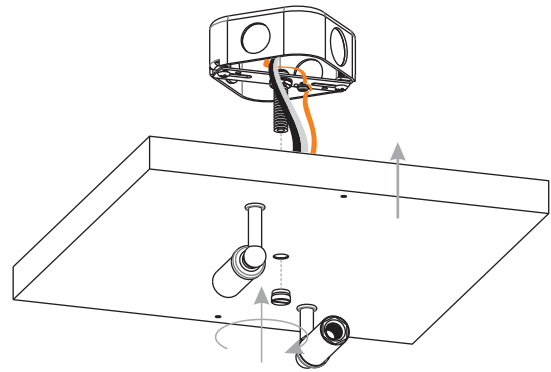

PACKAGE CONTENTS

A Fixture Body
x 1

B Side Glass Panel
x 4

C Square Glass Panel
x 1

Glass panels may be different than pictured based on which item was purchased.

MOUNTING HARDWARE

AA Crossbar Assembly
x 1

BB Wire Connector
x 3

CC Outlet Box Screw
x 2

INSTALLATION

1 Remove Cage

2 Install Crossbar Assembly

3 Wiring

4 Install Ceiling Canopy

5 Install Square Glass Panel

Glass panels may be different than pictured based on which item was purchased.

6 Install Side Glass Panels

Glass panels may be different than pictured based on which item was purchased.

INSTALLATION

7 Install Bulbs

Install two correct bulbs referring to fixture markings and/or labels for maximum wattage.