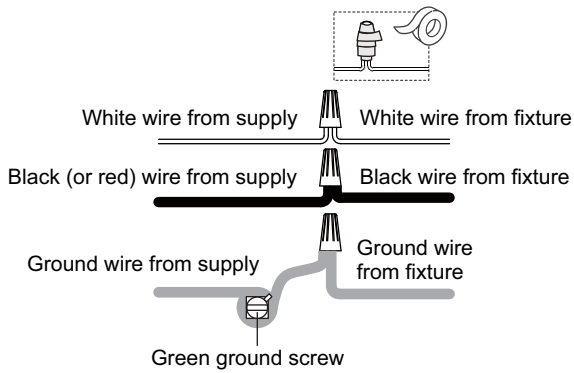

PACKAGE CONTENTS

A Fixture Body
x 1

B Side Glass Panel
x 4

C Square Glass Panel
x 1

Glass panels may be different than pictured based on which item was purchased.

MOUNTING HARDWARE

AA Crossbar Assembly
x 1

BB Wire Connector
x 3

CC Outlet Box Screw
x 2

INSTALLATION

1 Remove Cage

2 Install Crossbar Assembly

3 Wiring

4 Install Ceiling Canopy

5 Install Square Glass Panel

Glass panels may be different than pictured based on which item was purchased.

6 Install Side Glass Panels

Glass panels may be different than pictured based on which item was purchased.

INSTALLATION

7 Install Bulbs

Install two correct bulbs referring to fixture markings and/or labels for maximum wattage.