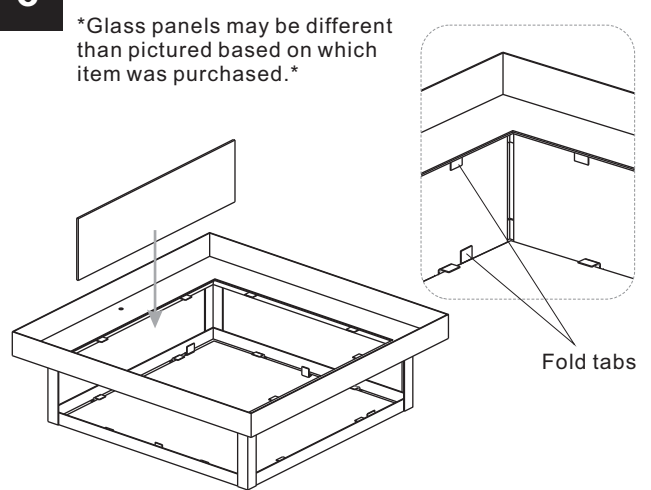

PACKAGE CONTENTS

A Fixture Body
x 1

B Side Glass Panel
x 4

C Square Glass Panel
x 1

Glass panels may be different than pictured based on which item was purchased.

MOUNTING HARDWARE

AA Crossbar Assembly
x 1

BB Wire Connector
x 3

CC Outlet Box Screw
x 2

INSTALLATION

1 Remove Cage

2 Install Crossbar Assembly

3 Wiring

4 Install Ceiling Canopy

5 Install Square Glass Panel

Glass panels may be different than pictured based on which item was purchased.

6 Install Side Glass Panels

Glass panels may be different than pictured based on which item was purchased.

INSTALLATION

7 Install Bulbs

Install two correct bulbs referring to fixture markings and/or labels for maximum wattage.