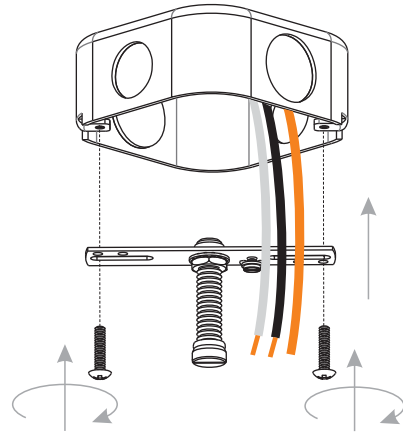

PACKAGE CONTENTS

A Fixture Body
x 1

B Side Glass Panel
x 4

C Square Glass Panel
x 1

Glass panels may be different than pictured based on which item was purchased.

MOUNTING HARDWARE

AA Crossbar Assembly
x 1

BB Wire Connector
x 3

CC Outlet Box Screw
x 2

INSTALLATION

1 Remove Cage

2 Install Crossbar Assembly

3 Wiring

4 Install Ceiling Canopy

5 Install Square Glass Panel

Glass panels may be different than pictured based on which item was purchased.

6 Install Side Glass Panels

Glass panels may be different than pictured based on which item was purchased.

INSTALLATION

7 Install Bulbs

Install two correct bulbs referring to fixture markings and/or labels for maximum wattage.