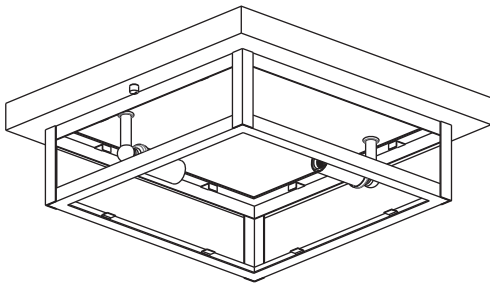

PACKAGE CONTENTS

A Fixture Body
x 1

B Side Glass Panel
x 4

C Square Glass Panel
x 1

Glass panels may be different than pictured based on which item was purchased.

MOUNTING HARDWARE

AA Crossbar Assembly
x 1

BB Wire Connector
x 3