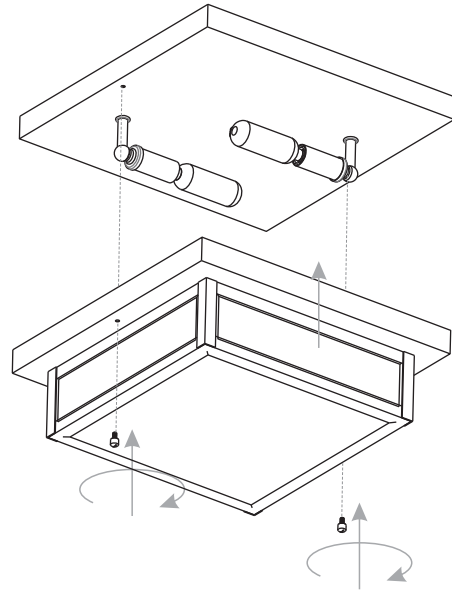

PACKAGE CONTENTS

A Fixture Body
x 1

B Side Glass Panel
x 4

C Square Glass Panel
x 1

Glass panels may be different than pictured based on which item was purchased.

MOUNTING HARDWARE

AA Crossbar Assembly
x 1

BB Wire Connector
x 3

CC Outlet Box Screw
x 2

INSTALLATION

1 Remove Cage

2 Install Crossbar Assembly

3 Wiring

4 Install Ceiling Canopy

5 Install Square Glass Panel

Glass panels may be different than pictured based on which item was purchased.

6 Install Side Glass Panels

Glass panels may be different than pictured based on which item was purchased.

INSTALLATION

7 Install Bulbs

Install two correct bulbs referring to fixture markings and/or labels for maximum wattage.

Recommended Bulb Type (not included):

8 Install Cage with Glass Panels

Your installation is now complete! Restore electricity and save this sheet for future reference.