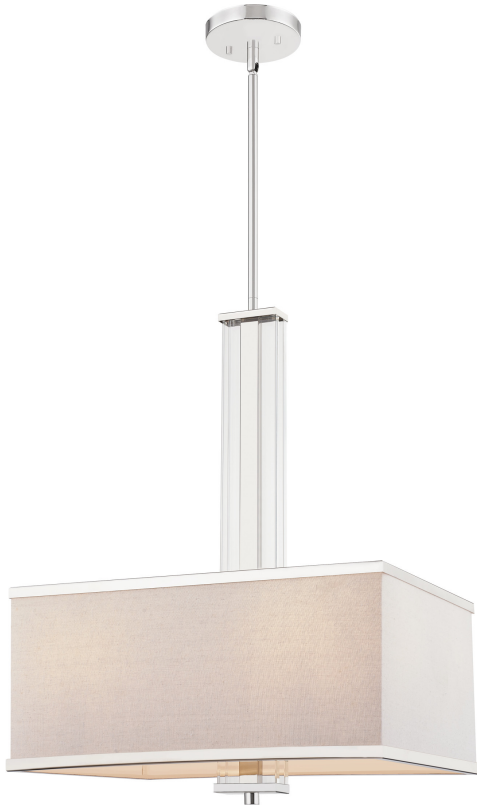

PendantQP5269

Callum Pendant

--

QUOIZEL
LIGHTING

DIMENSIONS

Dimensions: 18.00" W x 24.75" H x 14.00" D

Overall Height: 63.5"

Canopy Dimensions: 5.00"W x 0.75"D

Chain/Downrod Length: 2 x 6" & 2 x 12" Downrods

DETAILS

Material: Steel

Glass/Shade Description: Beige Fabric Shade

LAMPING

Light Source: Incandescent

Bulb Included: No

Bulb Type: Candelabra Base

Bulb Quantity: 4

Watts per Bulb: 60

ELECTRICAL

Dimmable: Yes

Voltage: 120v

Wire Length: 8'

INSTALLATION

Location Rating: Damp